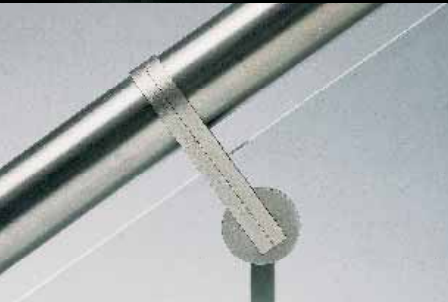

d line
KNUD HOLGGER DESIGN

Hardware
Bathroom
Washroom
Handrail
Signs